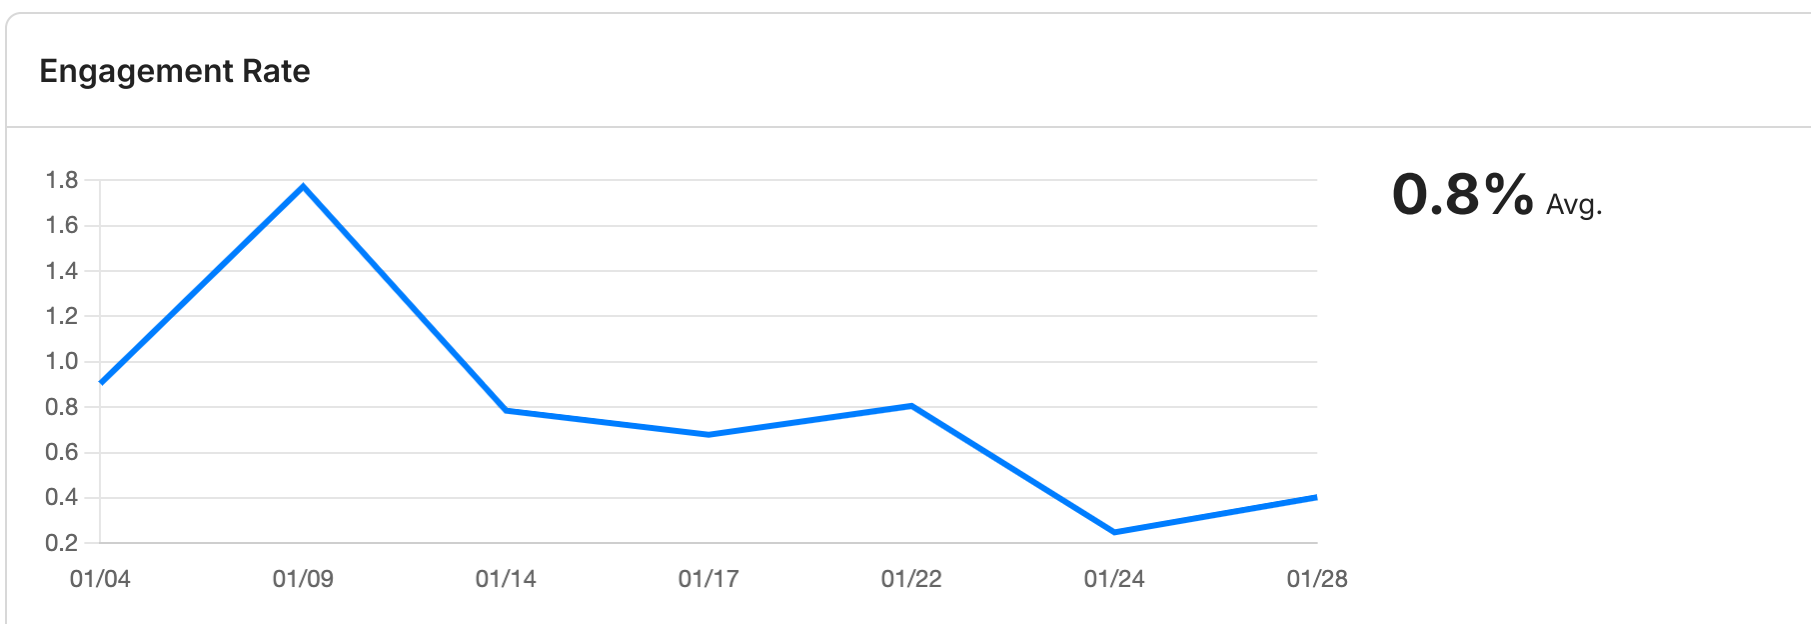

# January 2025 Police Facebook Data

## Top metrics in all accounts

The number of posts, impressions and interactions during the report period, along with the conversion rate from impressions to interactions.

<b>Posts</b>
<b>17</b> <small>↑ 0%</small>

<b>Impressions</b>
<b>10,222</b> <small>↓ 88.7%</small>

<b>Interactions</b>
<b>108</b> <small>↓ 68%</small>