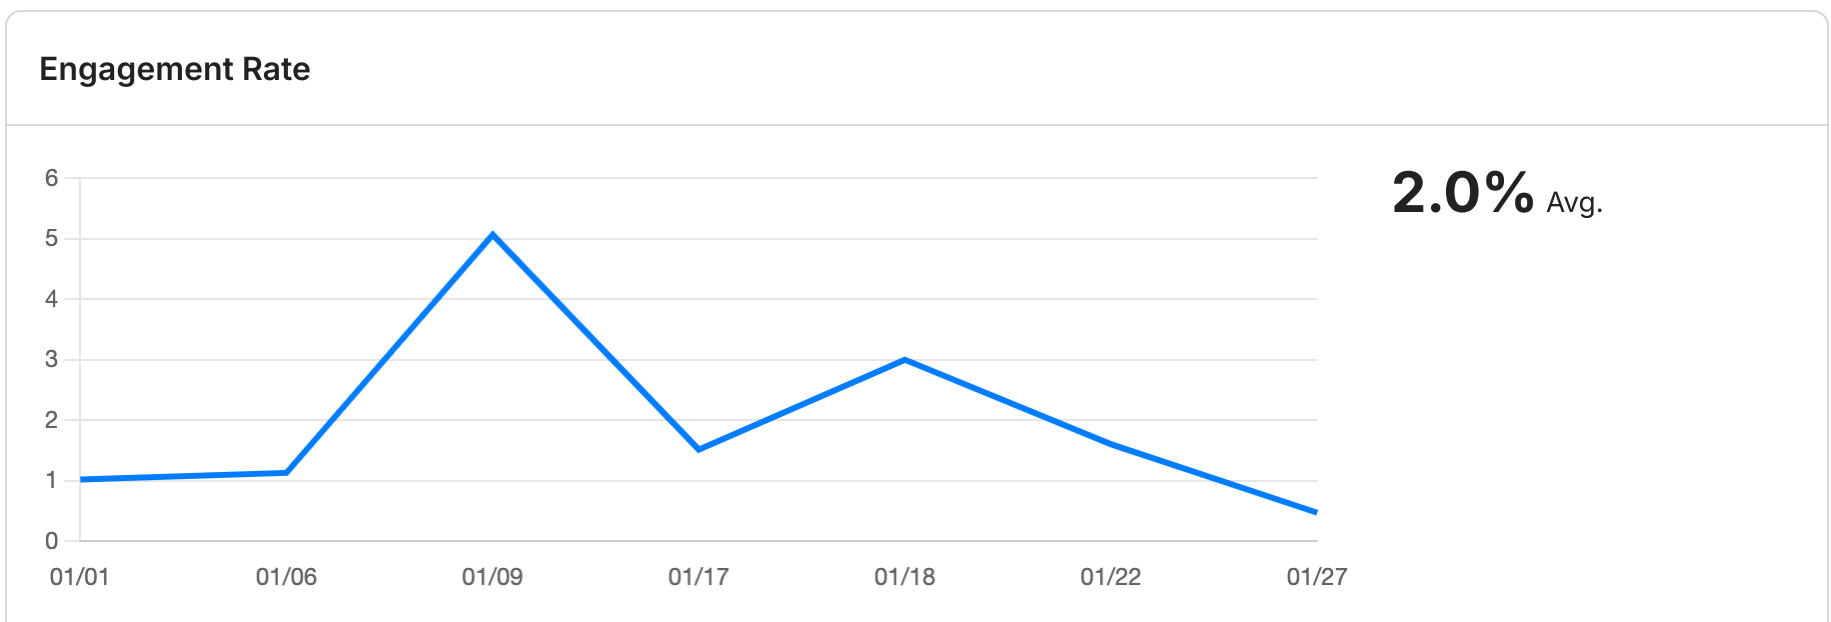

# January 2025 City Facebook Data

## Top metrics in all accounts

The number of posts, impressions and interactions during the report period, along with the conversion rate from impressions to interactions.

<b>Posts</b>
<b>16</b> ↓ 38.5%

<b>Impressions</b>
<b>20,047</b> ↓ 62.5%

<b>Interactions</b>
<b>365</b> ↓ 52%