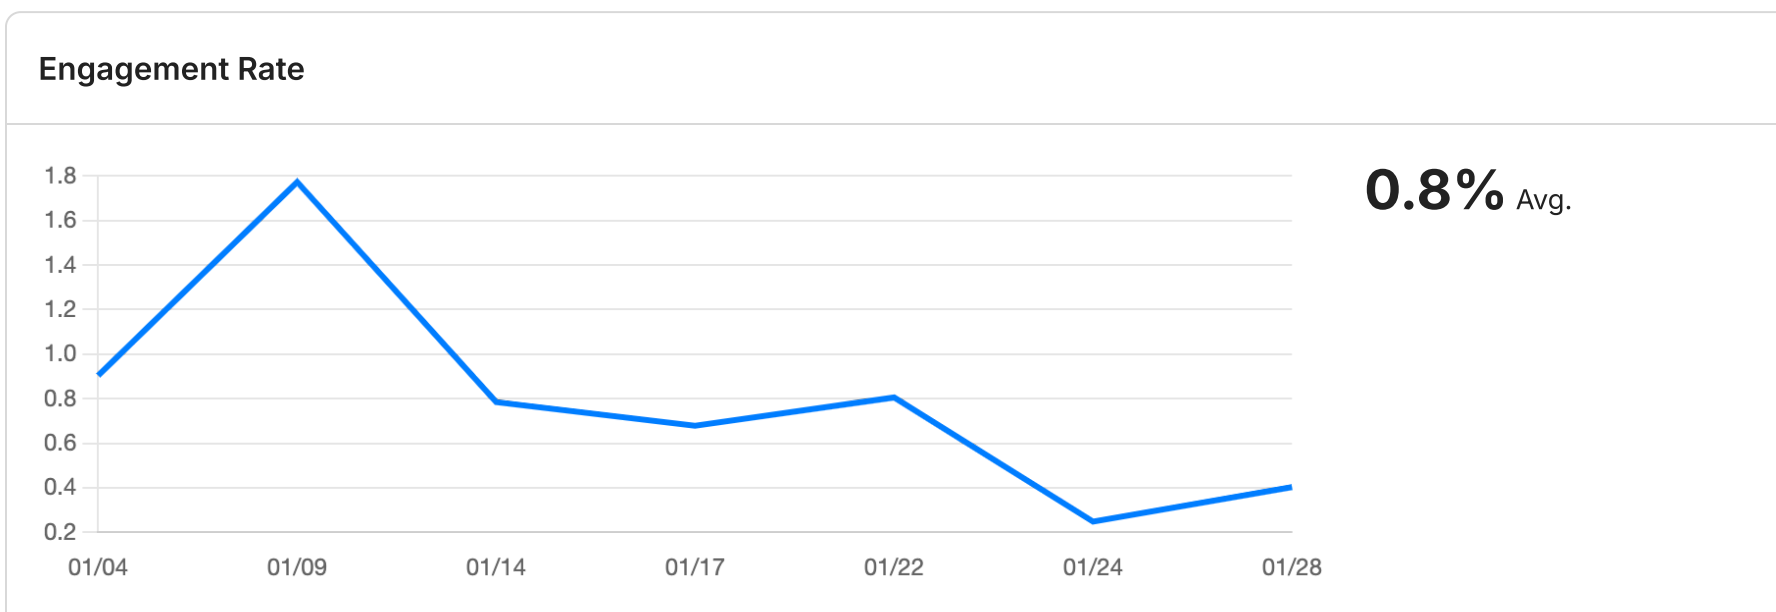

January 2025 Parks Facebook Data

Top metrics in all accounts

The number of posts, impressions and interactions during the report period, along with the conversion rate from impressions to interactions.

Posts
0

Impressions
10,222 ↓ 88.7%

Interactions
108 ↓ 68%