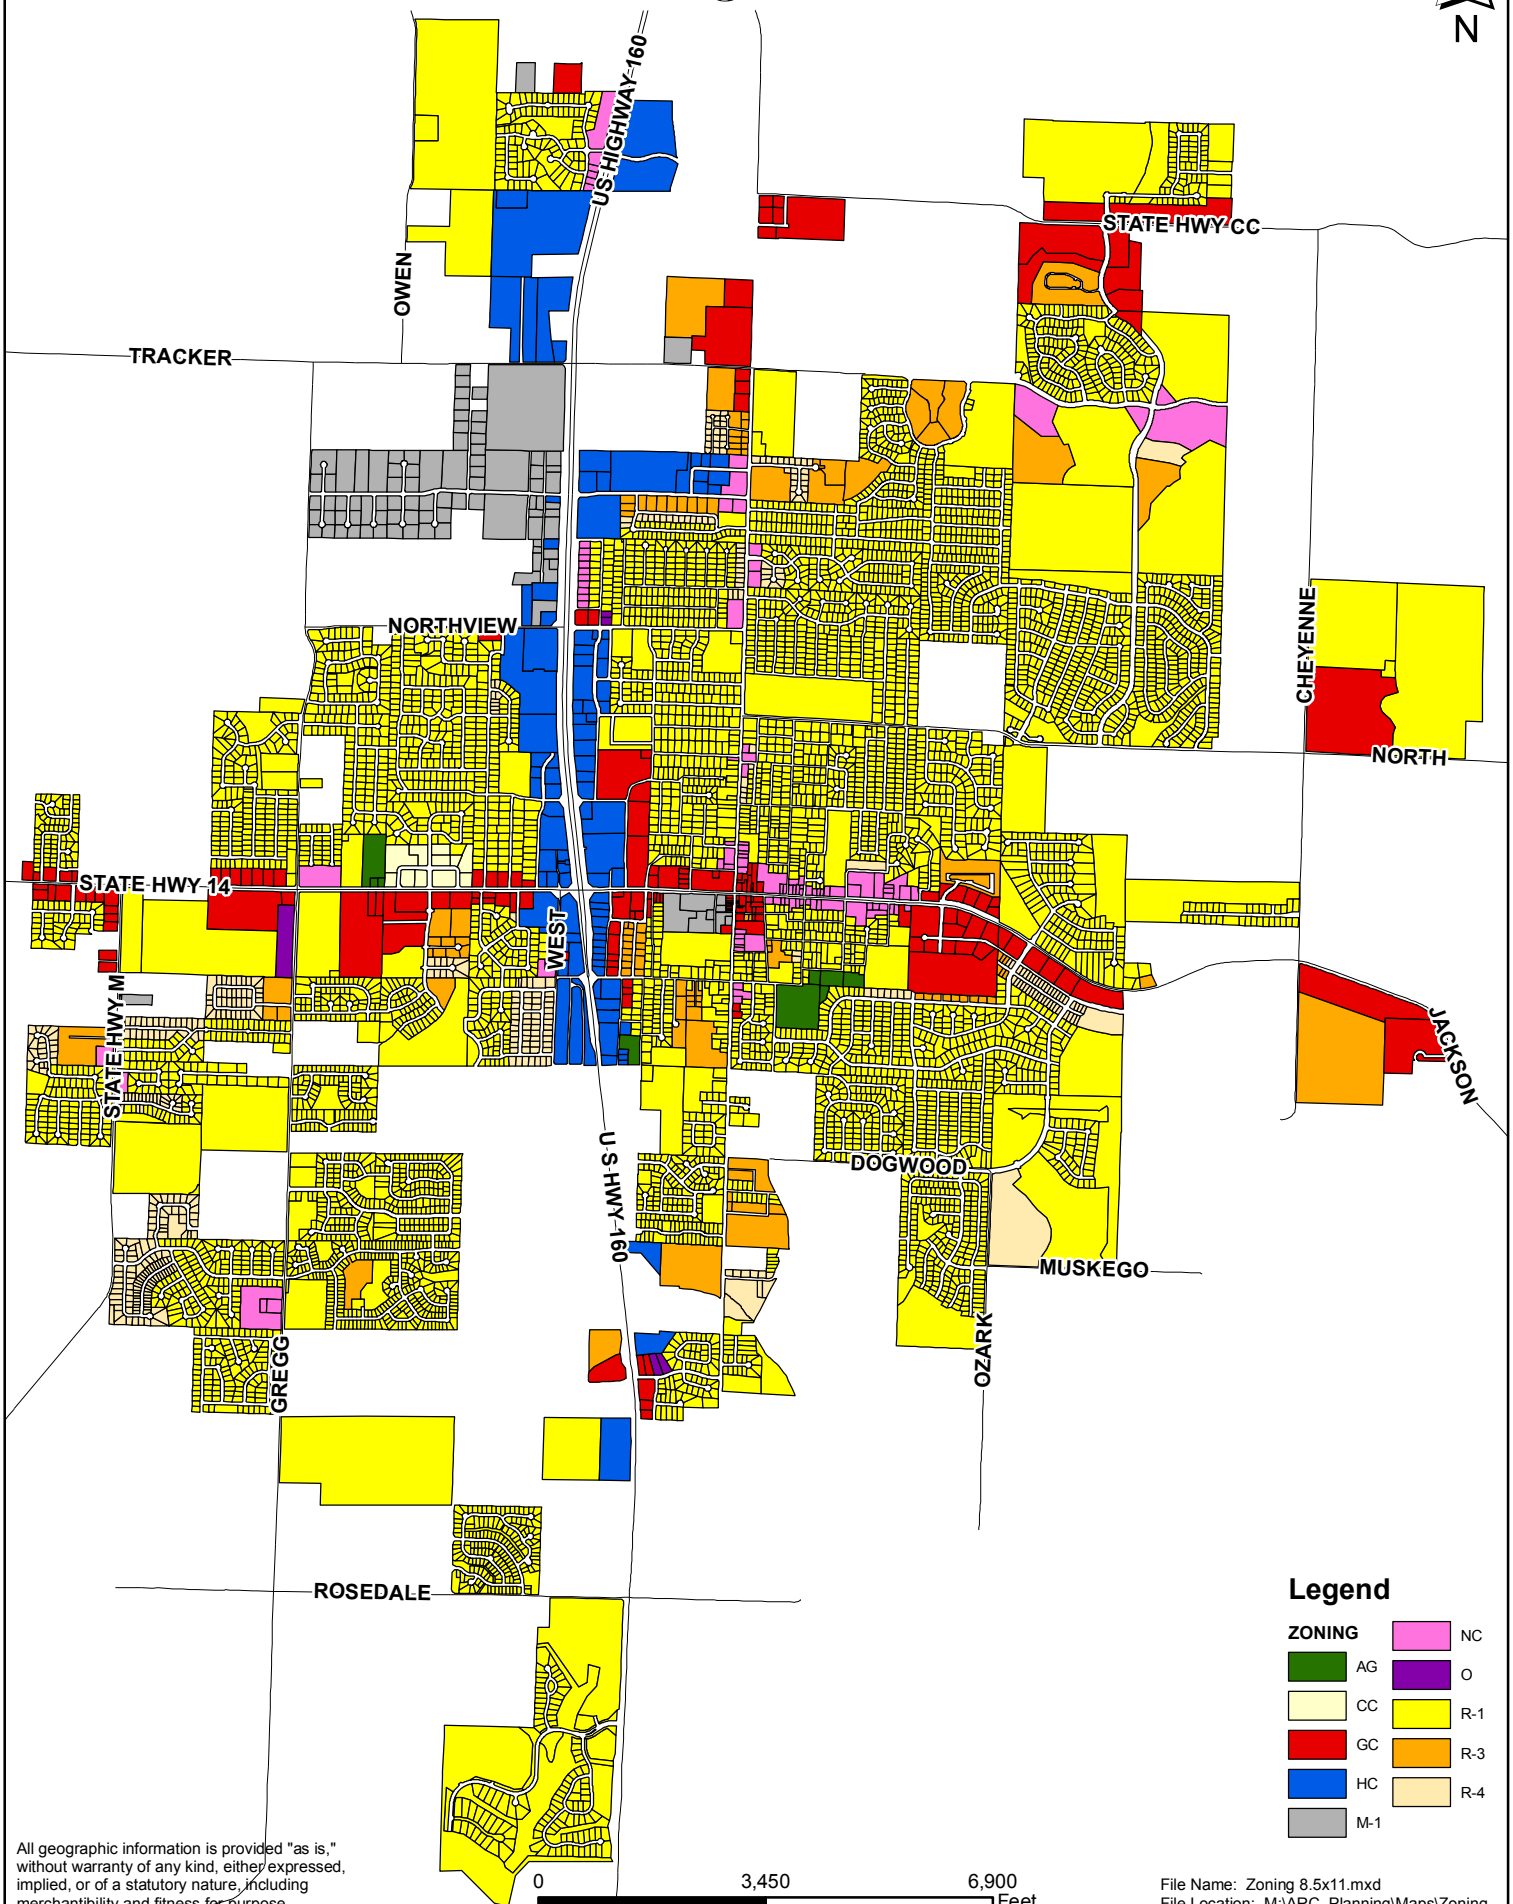

Nixa Zoning Classification

All geographic information is provided "as is," without warranty of any kind, either expressed, implied, or of a statutory nature, including merchantability and fitness for purpose

File Name: Zoning 8.5x11.mxd
File Location: M:\ARC_Planning\Maps\Zoning